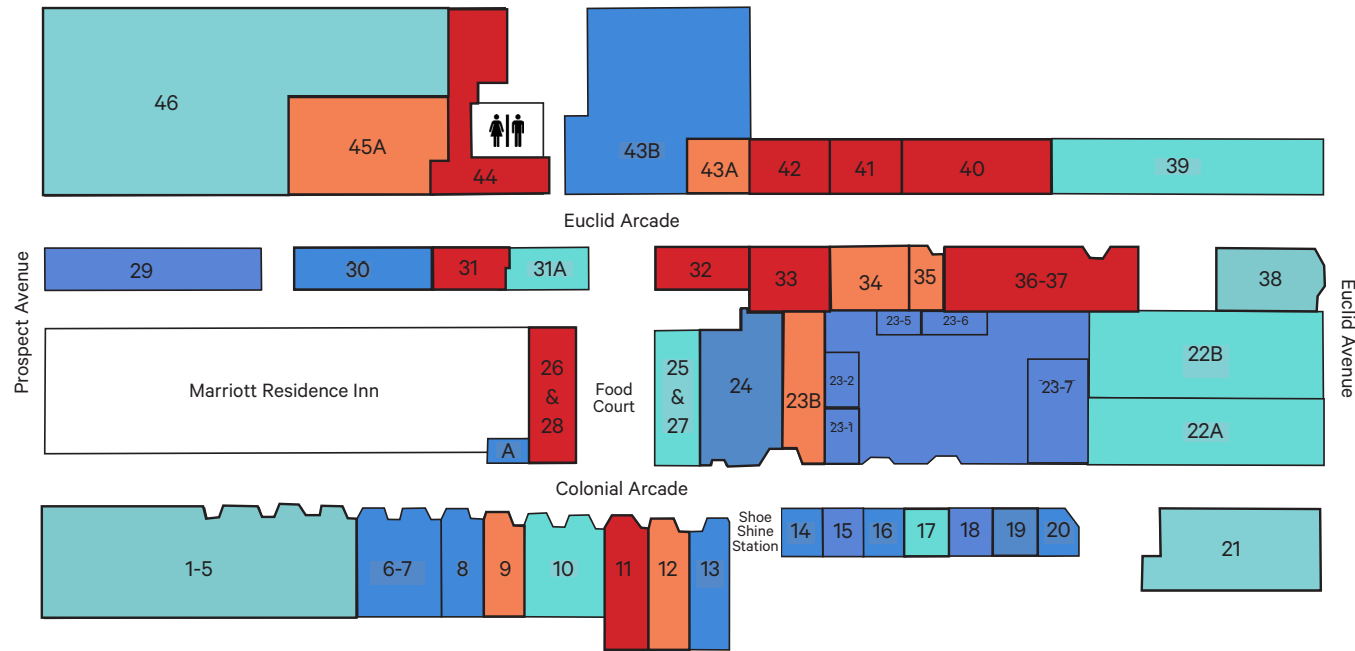

# Floor Plan

A	Gem's Boutique	21	Lionheart Coffee	<b>33</b>	<b>Available</b>
1-5	Geraci's Slice Shop	22A	Colossal Cupcakes	34	Style House Beauty Bar
6 & 7	Colonial Coin, Stamp and Jewelry	22B	Rocket Fizz Soda & Pop	35	Management Office
8	Gems Boutique	23	Coco Chalky Paints	<b>36</b>	<b>Available</b>
9	Car Film Inc.	23-7	Mike the Hatter	<b>37</b>	<b>Available</b>
10	Addy's Diner	23B	Brass Track Shoe Repair	38	Best Steak N Gryos
<b>11</b>	<b>Available</b>	24	Dewitts Jewelry	39	Kernel's by Chrissie
12	Bobby C's Barbershop	25 & 27	Sakura Oriental Cuisine	<b>40</b>	<b>Available</b>
13	Victoria/ Dream Jewelers	<b>26 &amp; 28</b>	<b>Lease in Negotiation</b>	41 & 42	<b>Available</b>
14-16	Revy Fair Trade	29	Intro Boutique	43B	We Bleed Ohio
17	Addy's Diner	30	Johnnyville Woods	43A	Indulgence Lash
18	GoatHill Nation	<b>31</b>	<b>Available</b>	<b>44</b>	<b>Available</b>
19 & 20	Mike the Hatter	31A	Kabob House	45A	Clevo Books
		<b>32</b>	<b>Lease in Negotiation</b>	46	Barrio Restaurant